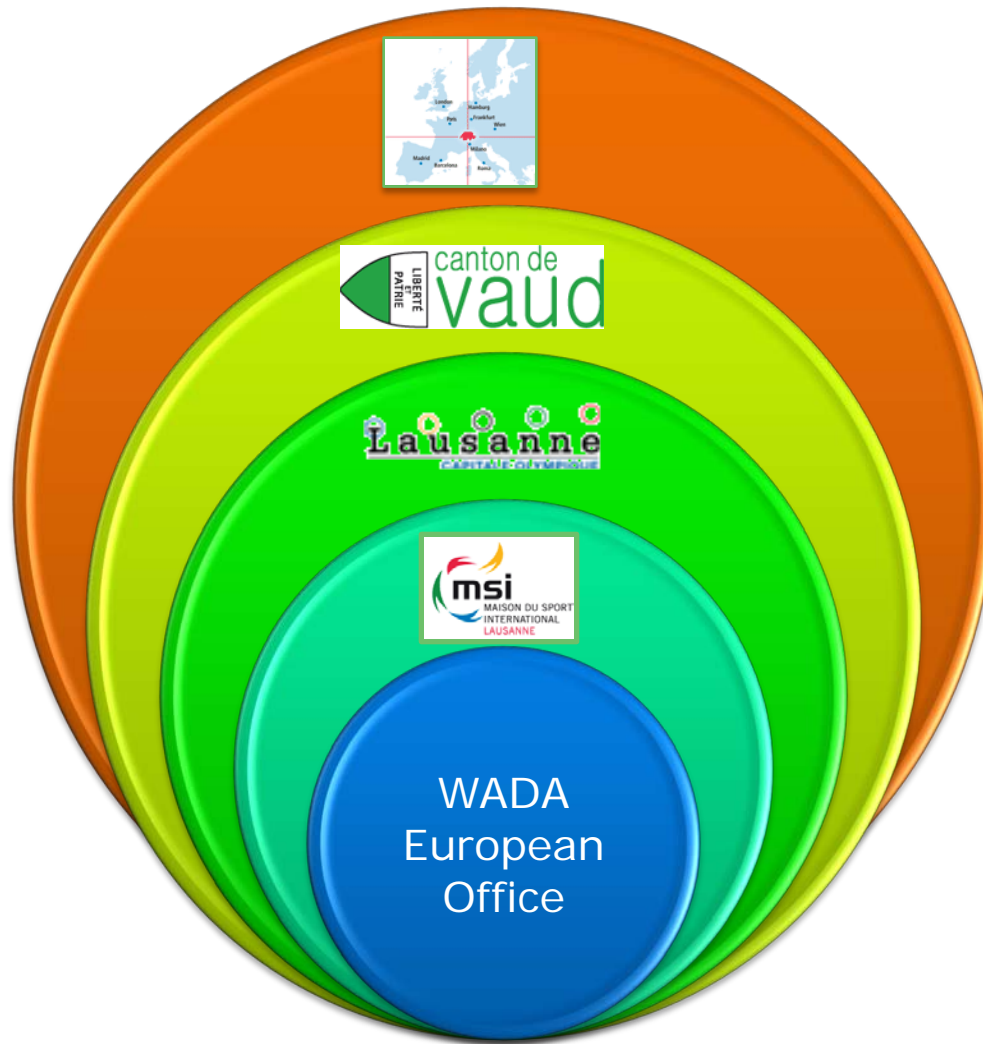

WADA EUROPEAN OFFICE

International Federations Relations

2009

Celebrating a decade of **play true**

WADA

WADA EUROPEAN OFFICE

A continental office with a specific role

WADA Regional Offices Network:

- *Cape Town: African Office*
- *Tokyo: Asian Office*
- *Montevideo: South American Office*
- *Lausanne: European Office & International Federations Relations*

WADA EUROPEAN OFFICE

A wide scope

WADA EUROPEAN OFFICE

A strategic location

WADA EUROPEAN OFFICE

Main role: close relationships with IFs

WADA EUROPEAN OFFICE

Top priorities

IF overview
vs.
AD program
overview

- ADAMS
- Rules - Code
- Testing
- TUE
- Result Management
- Education
- Labs
- Resources